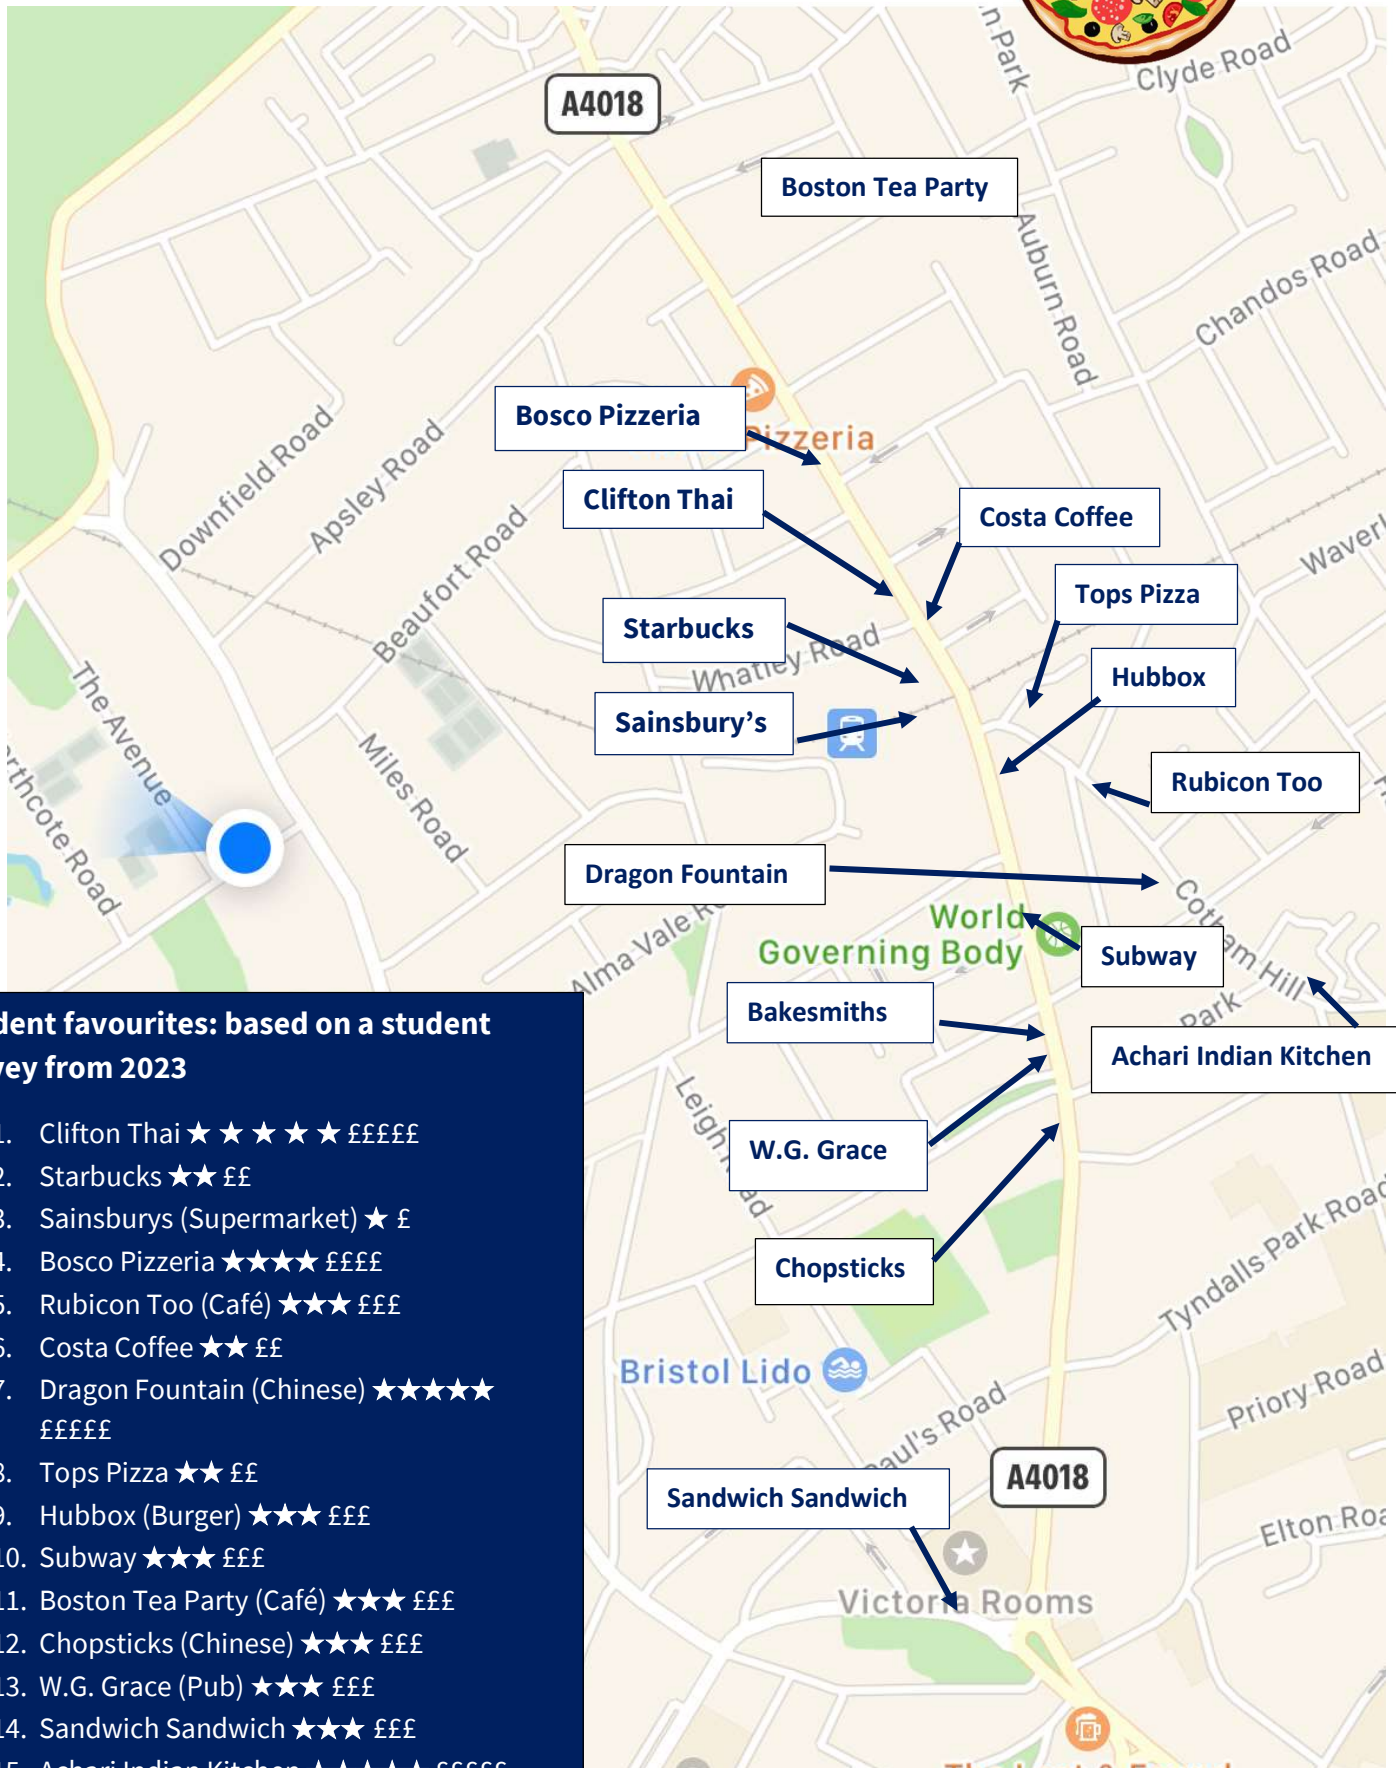

# Places to eat

## Student favourites: based on a student survey from 2023

1. Clifton Thai ★★★★★ £££££
2. Starbucks ★★ ££
3. Sainsburys (Supermarket) ★ £
4. Bosco Pizzeria ★★★★★ ££££
5. Rubicon Too (Café) ★★★ £££
6. Costa Coffee ★★ ££
7. Dragon Fountain (Chinese) ★★★★★  
£££££
8. Tops Pizza ★★ ££
9. Hubbox (Burger) ★★★ £££
10. Subway ★★★ £££
11. Boston Tea Party (Café) ★★★ £££
12. Chopsticks (Chinese) ★★★ £££
13. W.G. Grace (Pub) ★★★ £££
14. Sandwich Sandwich ★★★ £££
15. Achari Indian Kitchen ★★★★★ £££££
16. Bakesmiths (Café) ★★★ £££